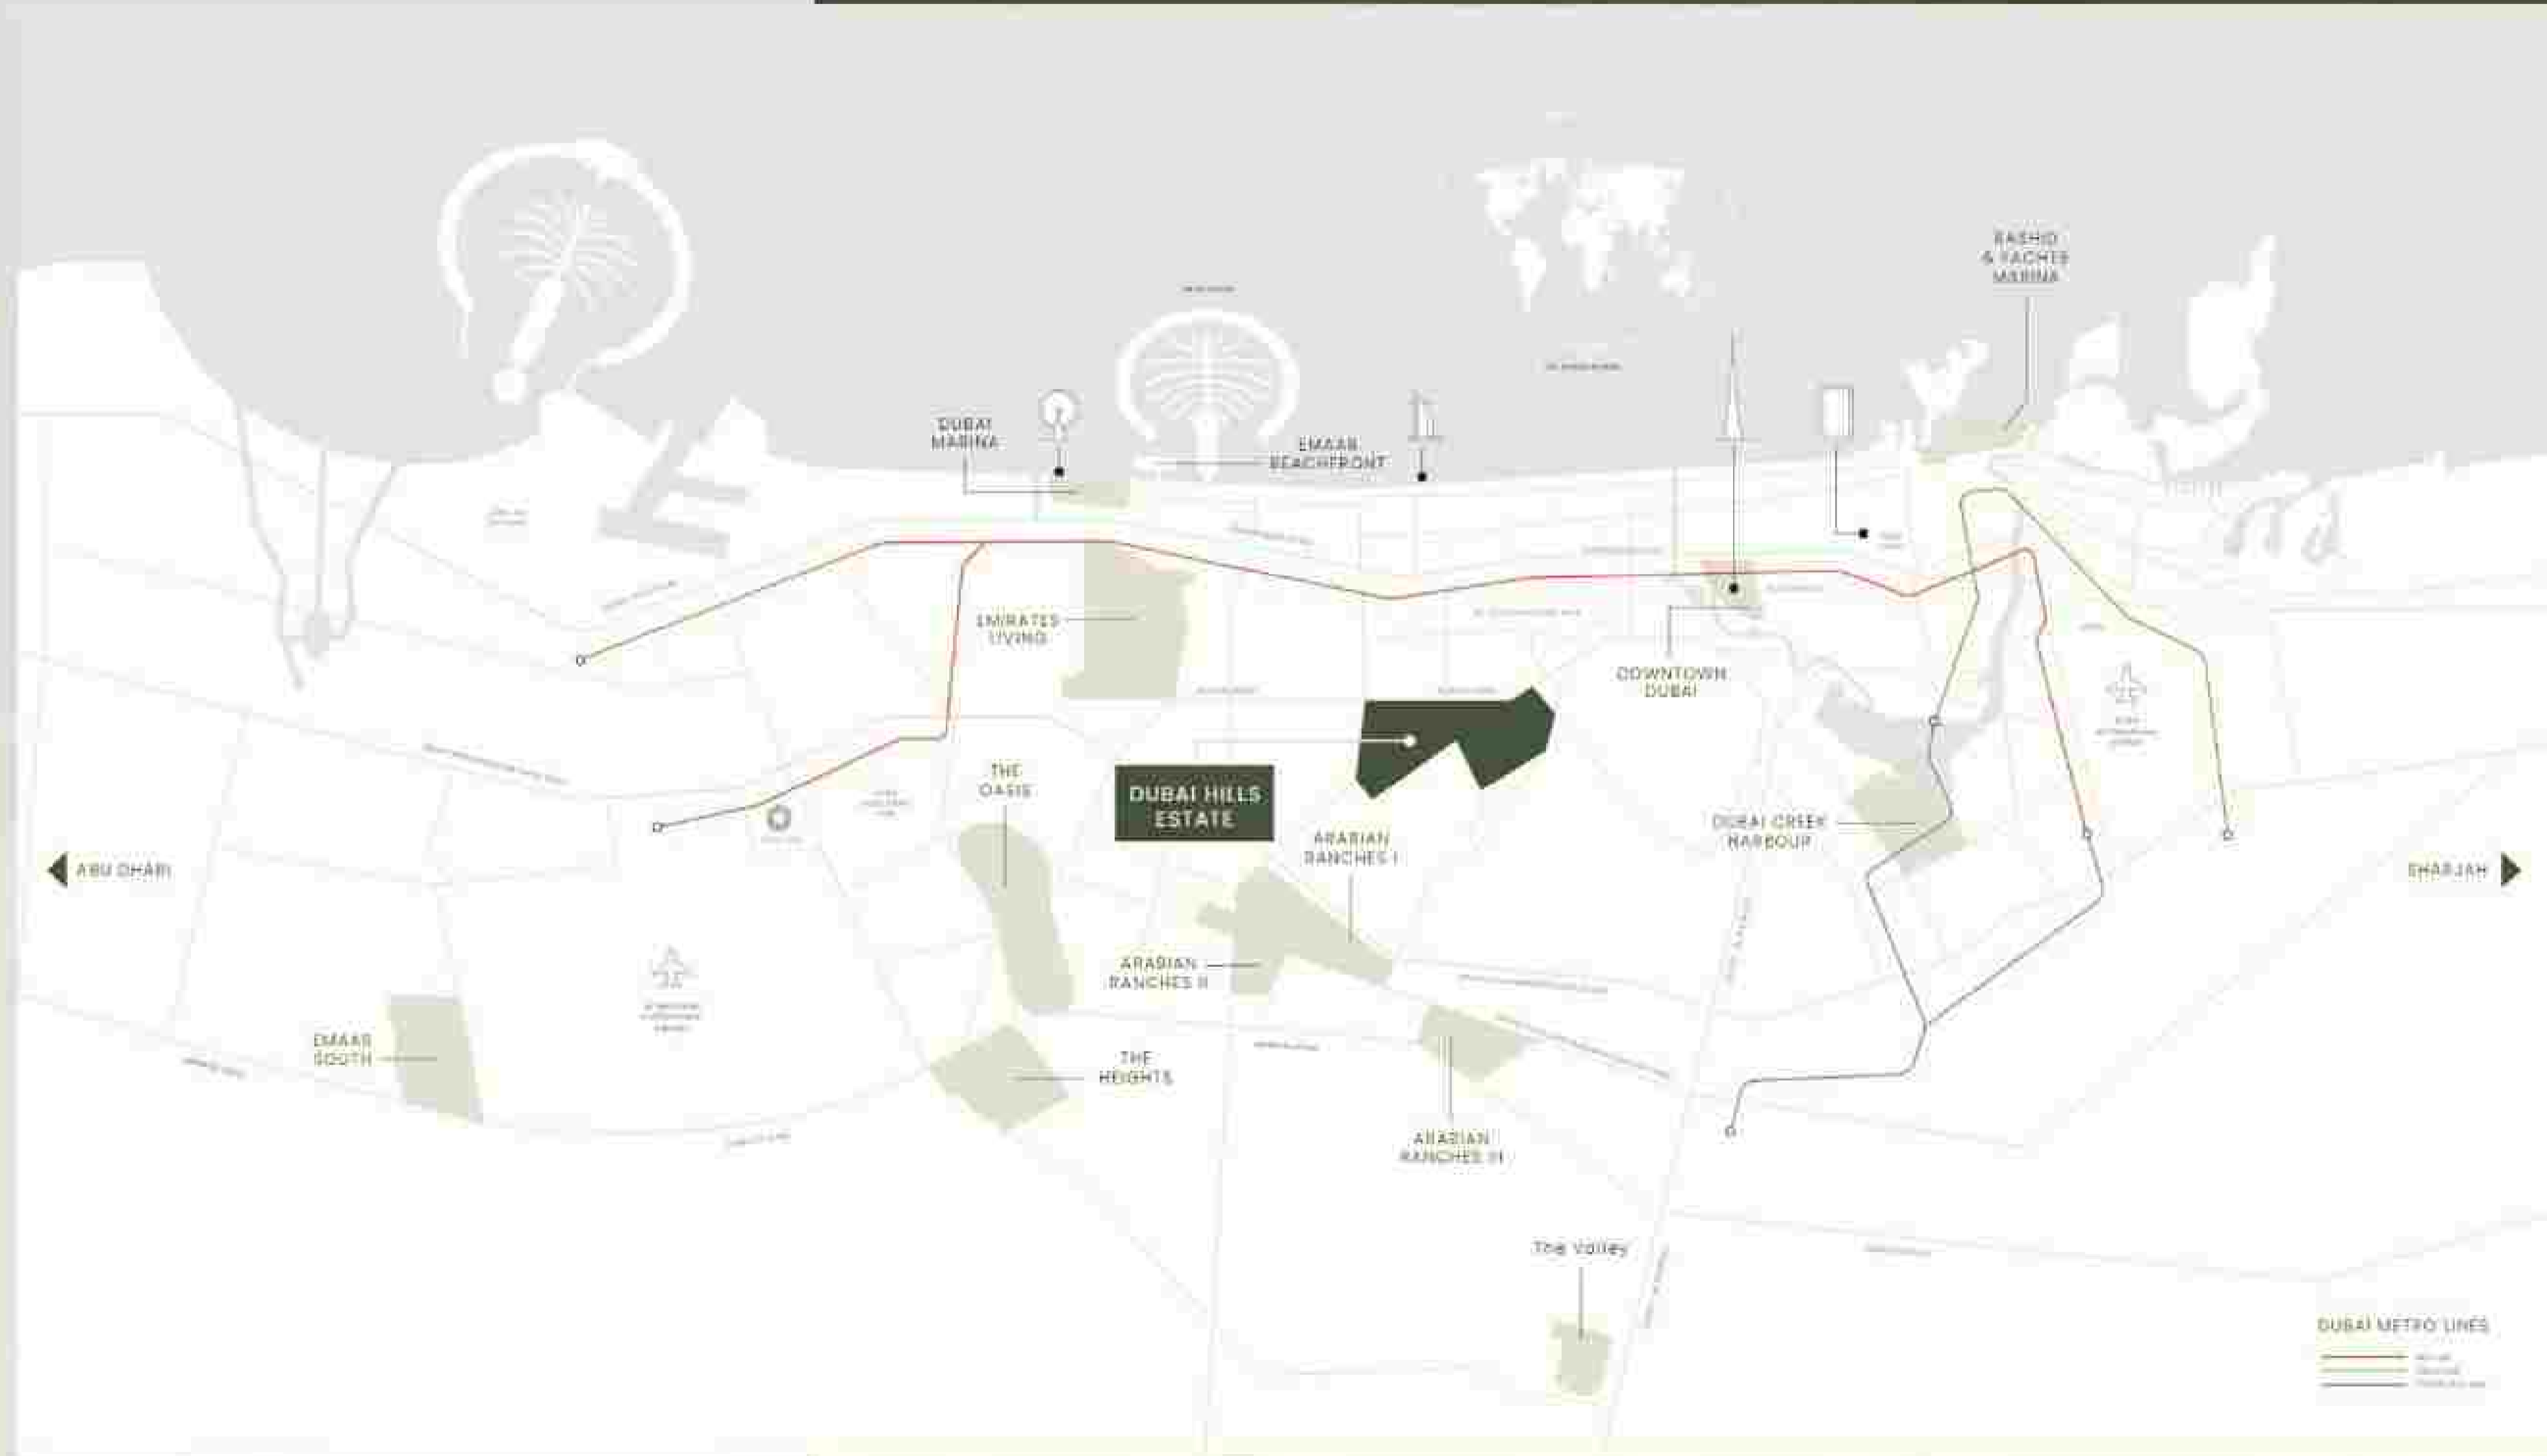

Perfectly Located

- 15 Minutes from Downtown Dubai
- 15 Minutes from Dubai Marina
- 20 Minutes from Dubai Int'l Airport
- 25 Minutes from Al Maktoum Int'l Airport

Stunning Views

Soak in panoramic views of lush fairways and charming villas. Every window offers a glimpse of nature's beauty, right at home.