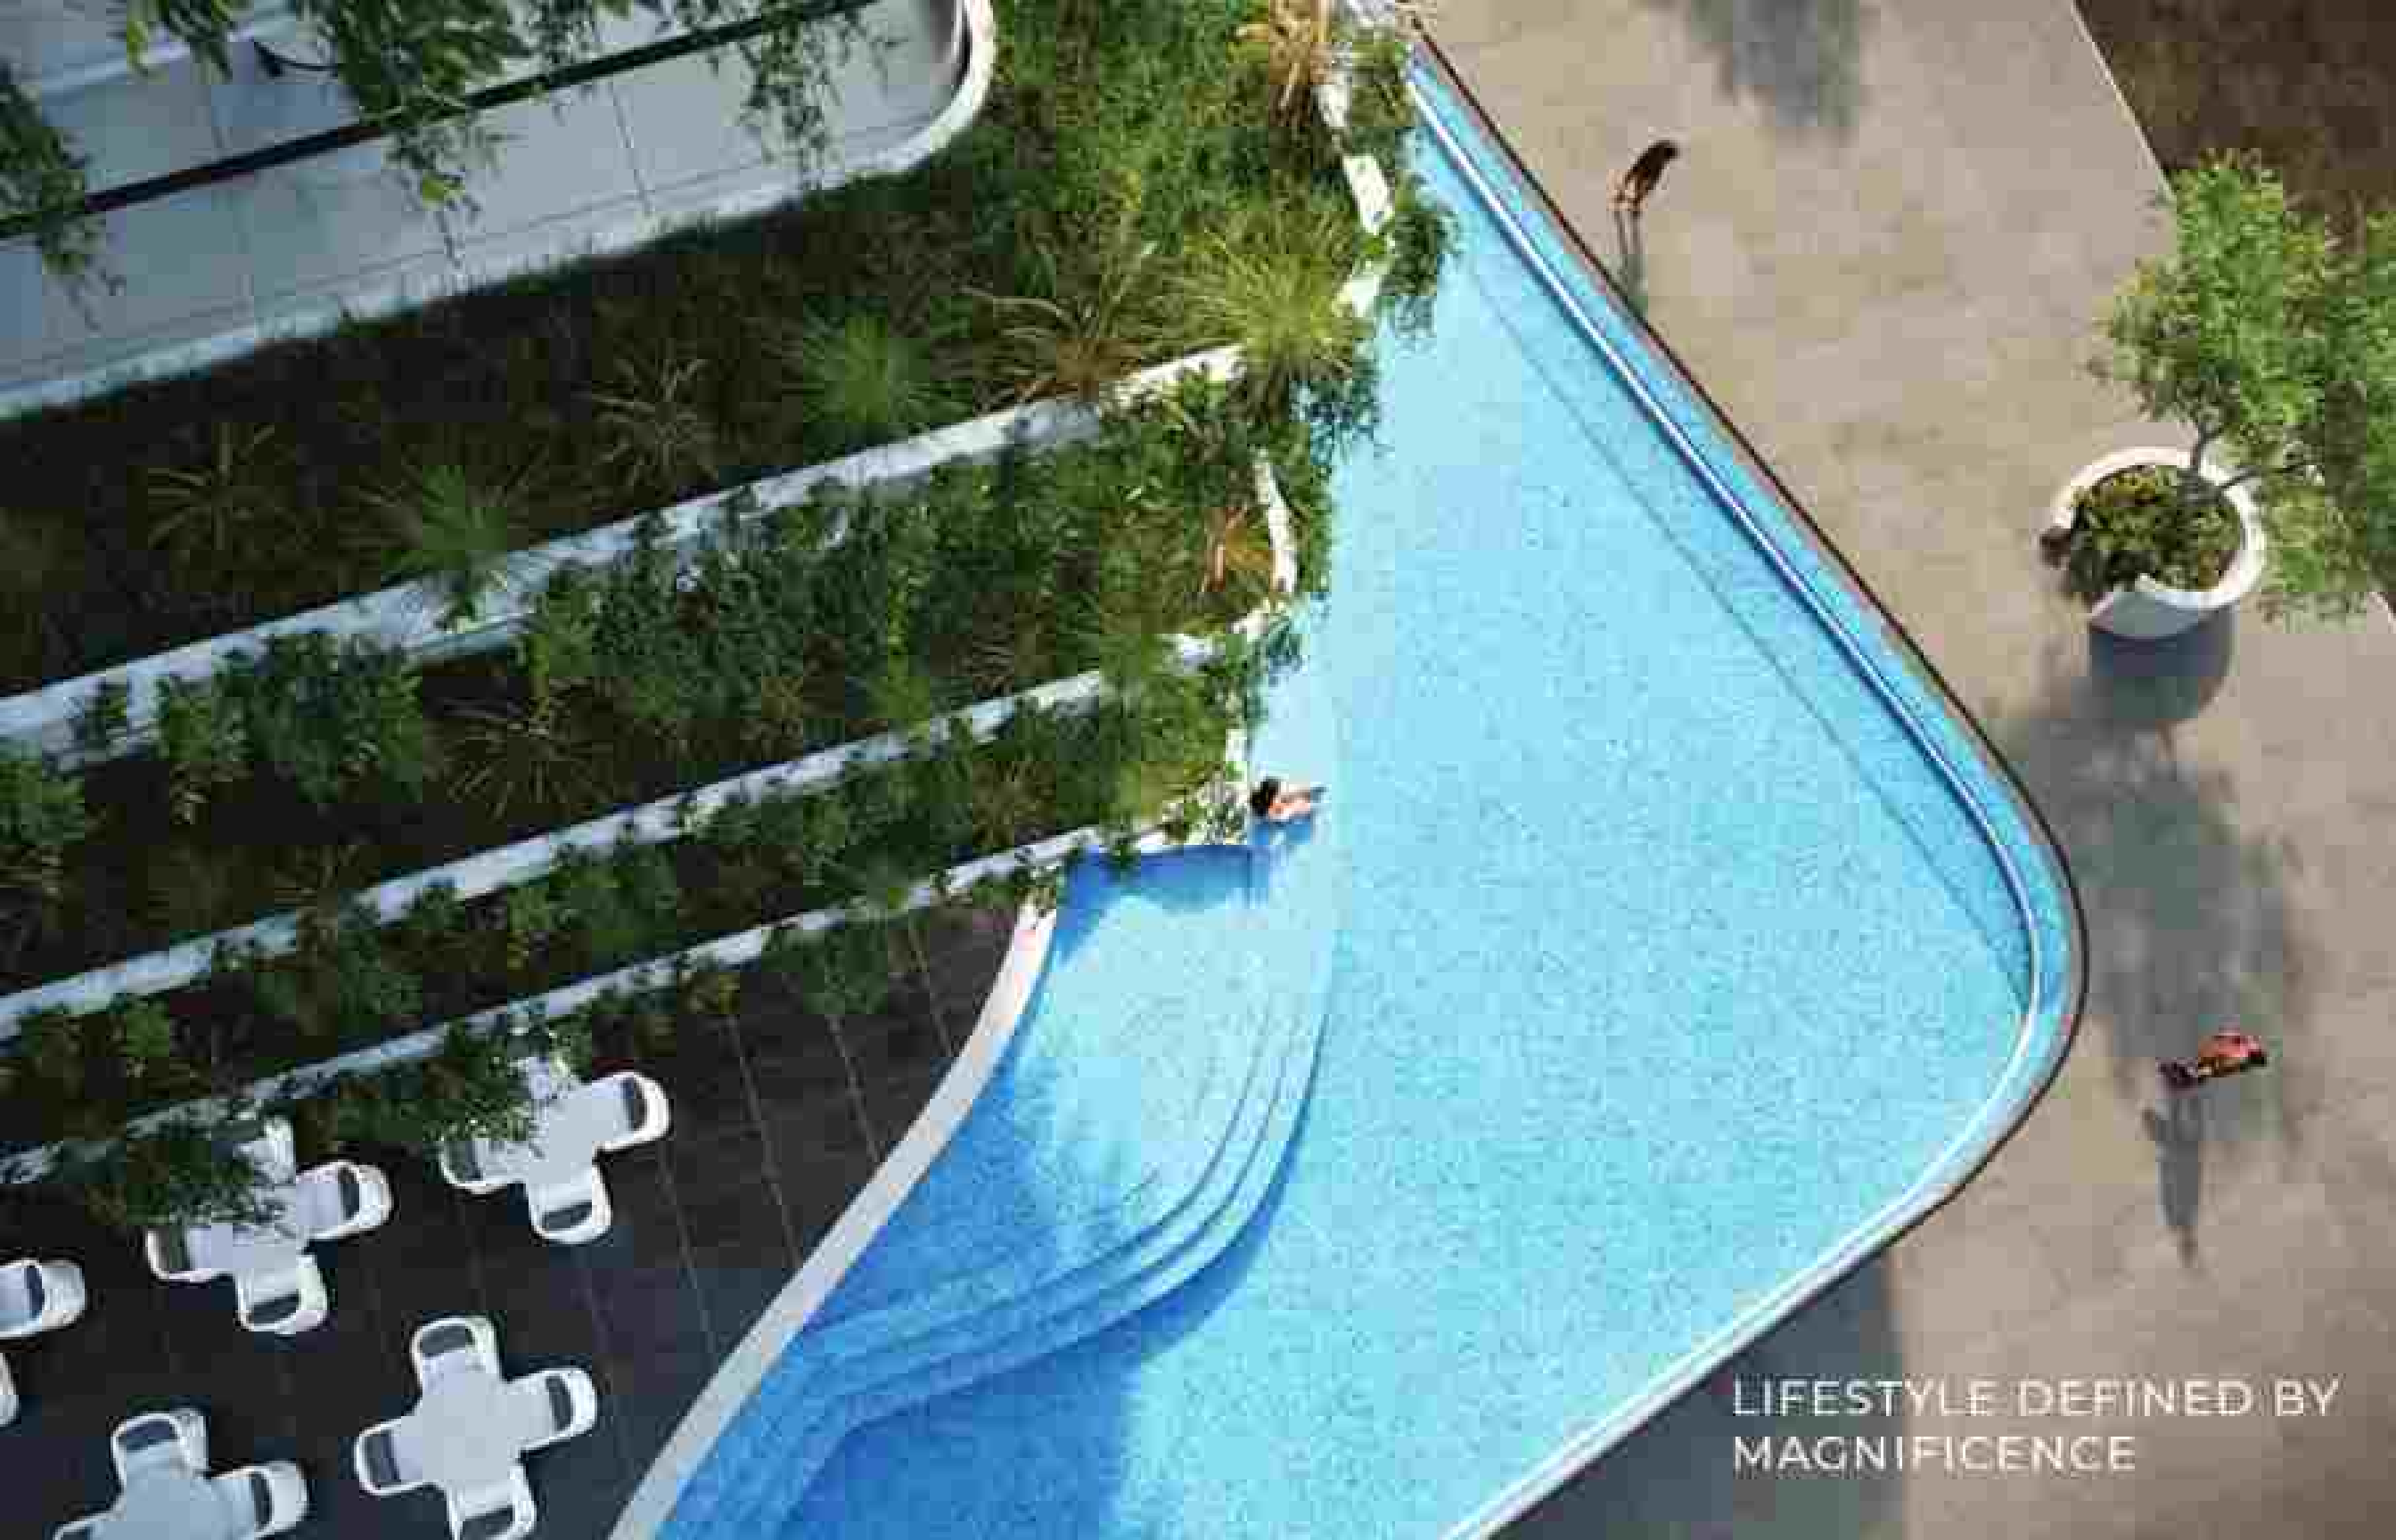

SAMANA

AVENUE

YOUR RATE OF REALIZABILITY

SAMANA

AVENUE

YOUR BASIS OF TRANQUILITY

BRINGING TO YOU – THE ESSENCE OF ELEGANCE

Share life's time with them and discover the essence of elegance with SAMANA AVENUE – your haven of peace and the dazzling elegance woven by the architectural excellence and the extraordinary amenities the project offers. Witness your everyday living unfold in perfect harmony, amalgamating beauty with convenience and sophistication with comfort.

A SPACE NESTLED IN LOVE

Fostering togetherness, our thoughtfully designed spaces at SAKANA Avenue allow you to create lasting memories with your loved ones. Indulge in a laid-back evening with your family, or enjoy a fun movie time in the comfort of your living room. Come home to a place where family bonds grow stronger, and every day feels like a special occasion.

LIFESTYLE DEFINED BY
MAGNIFICENCE

TIMELESS ELEGANCE IN EVERY DETAIL

A stunning blend of contemporary architecture and natural beauty, every element of SAVANA AVENUE is meticulously designed to create an aesthetically pleasing environment that exudes elegance and sophistication. From the sleek lines and modern materials to the thoughtfully landscaped gardens and pathways, every detail contributes to a harmonious living experience.