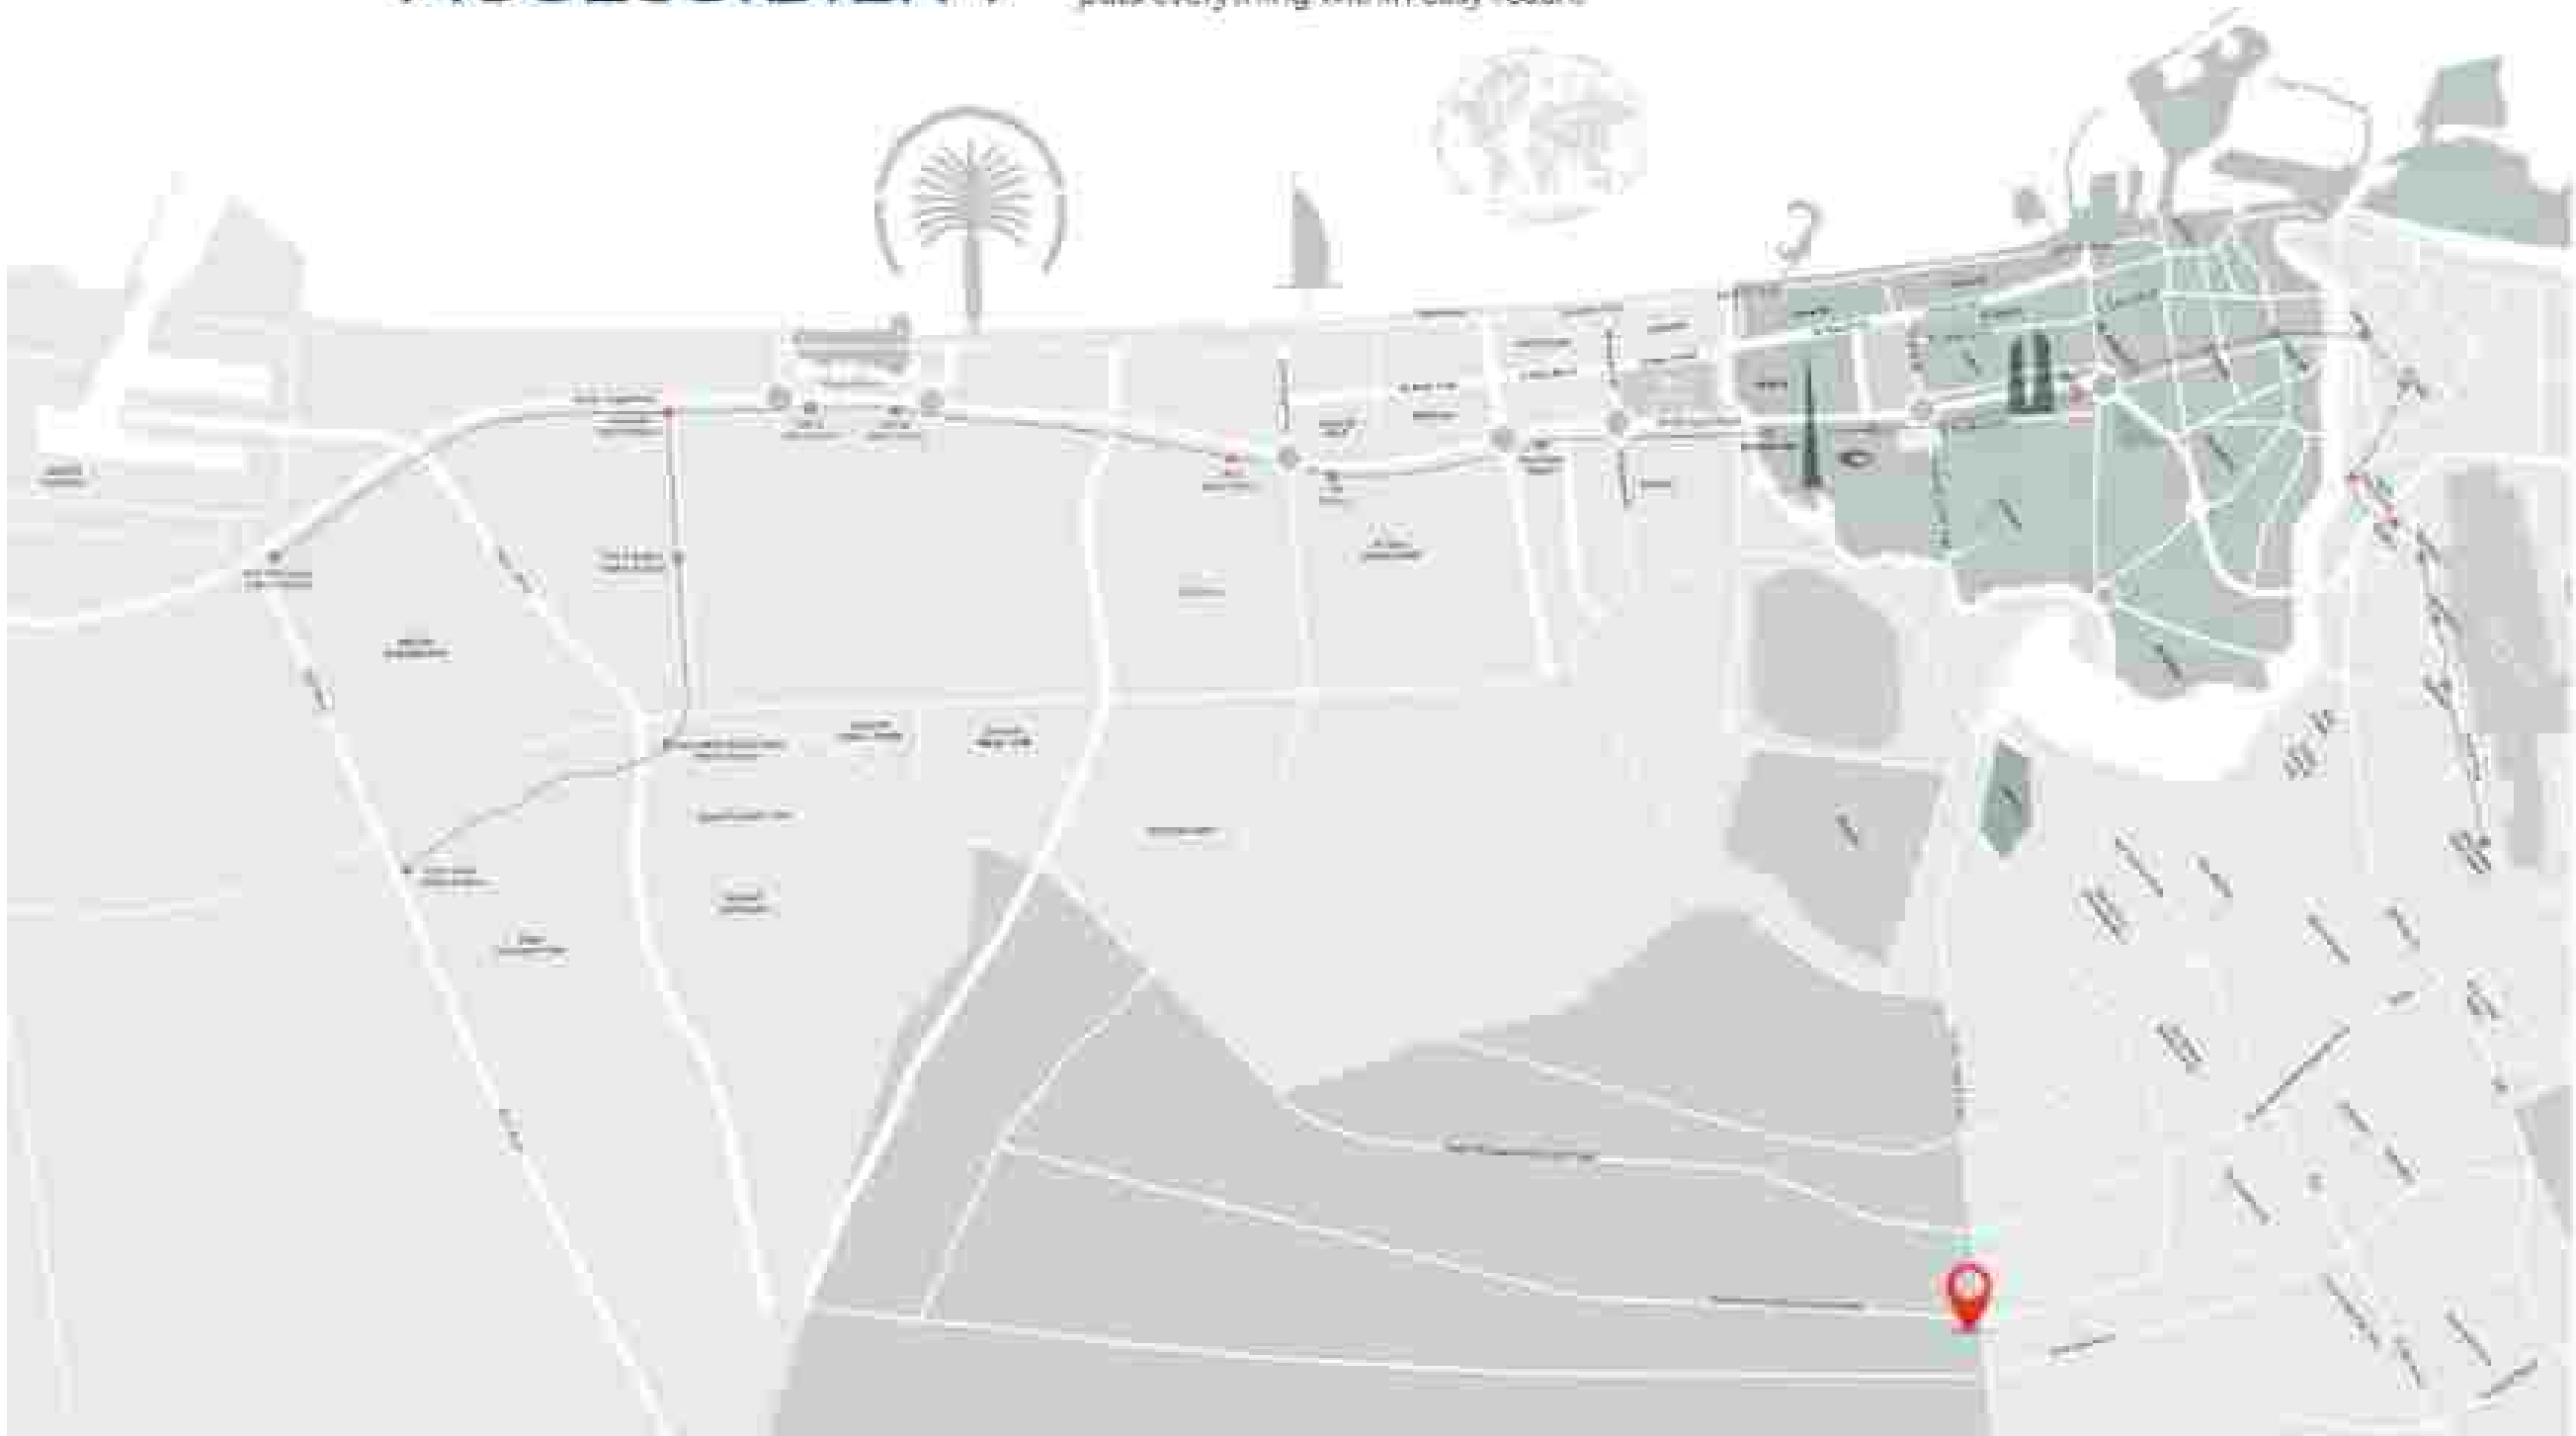

YOUR GATEWAY TO EASY CONNECTIVITY

Located in the vibrant community of DLRC, SAMANA Avenue puts you in proximity to all major destinations and prime attractions of the city. The community is strategically located between the Emirates and Al Ain Highways.

10 – 15 min

Global Village

Dubai Outlet Mall

IMG World

Fairgreen International School

15 – 20 min

Mirdif City Centre

Dubai Airport

Dubai Mall

Miracle Garden

15 – 20 min

Dubai Downtown

Burj Al Khalifa

FLAWLESS ACCESSIBILITY

With easy access to major highways and public transportation, DLRC offers you seamless connectivity to the rest of the city. Whether you're commuting to work or exploring the city's many attractions, living in DLRC puts everything within easy reach.