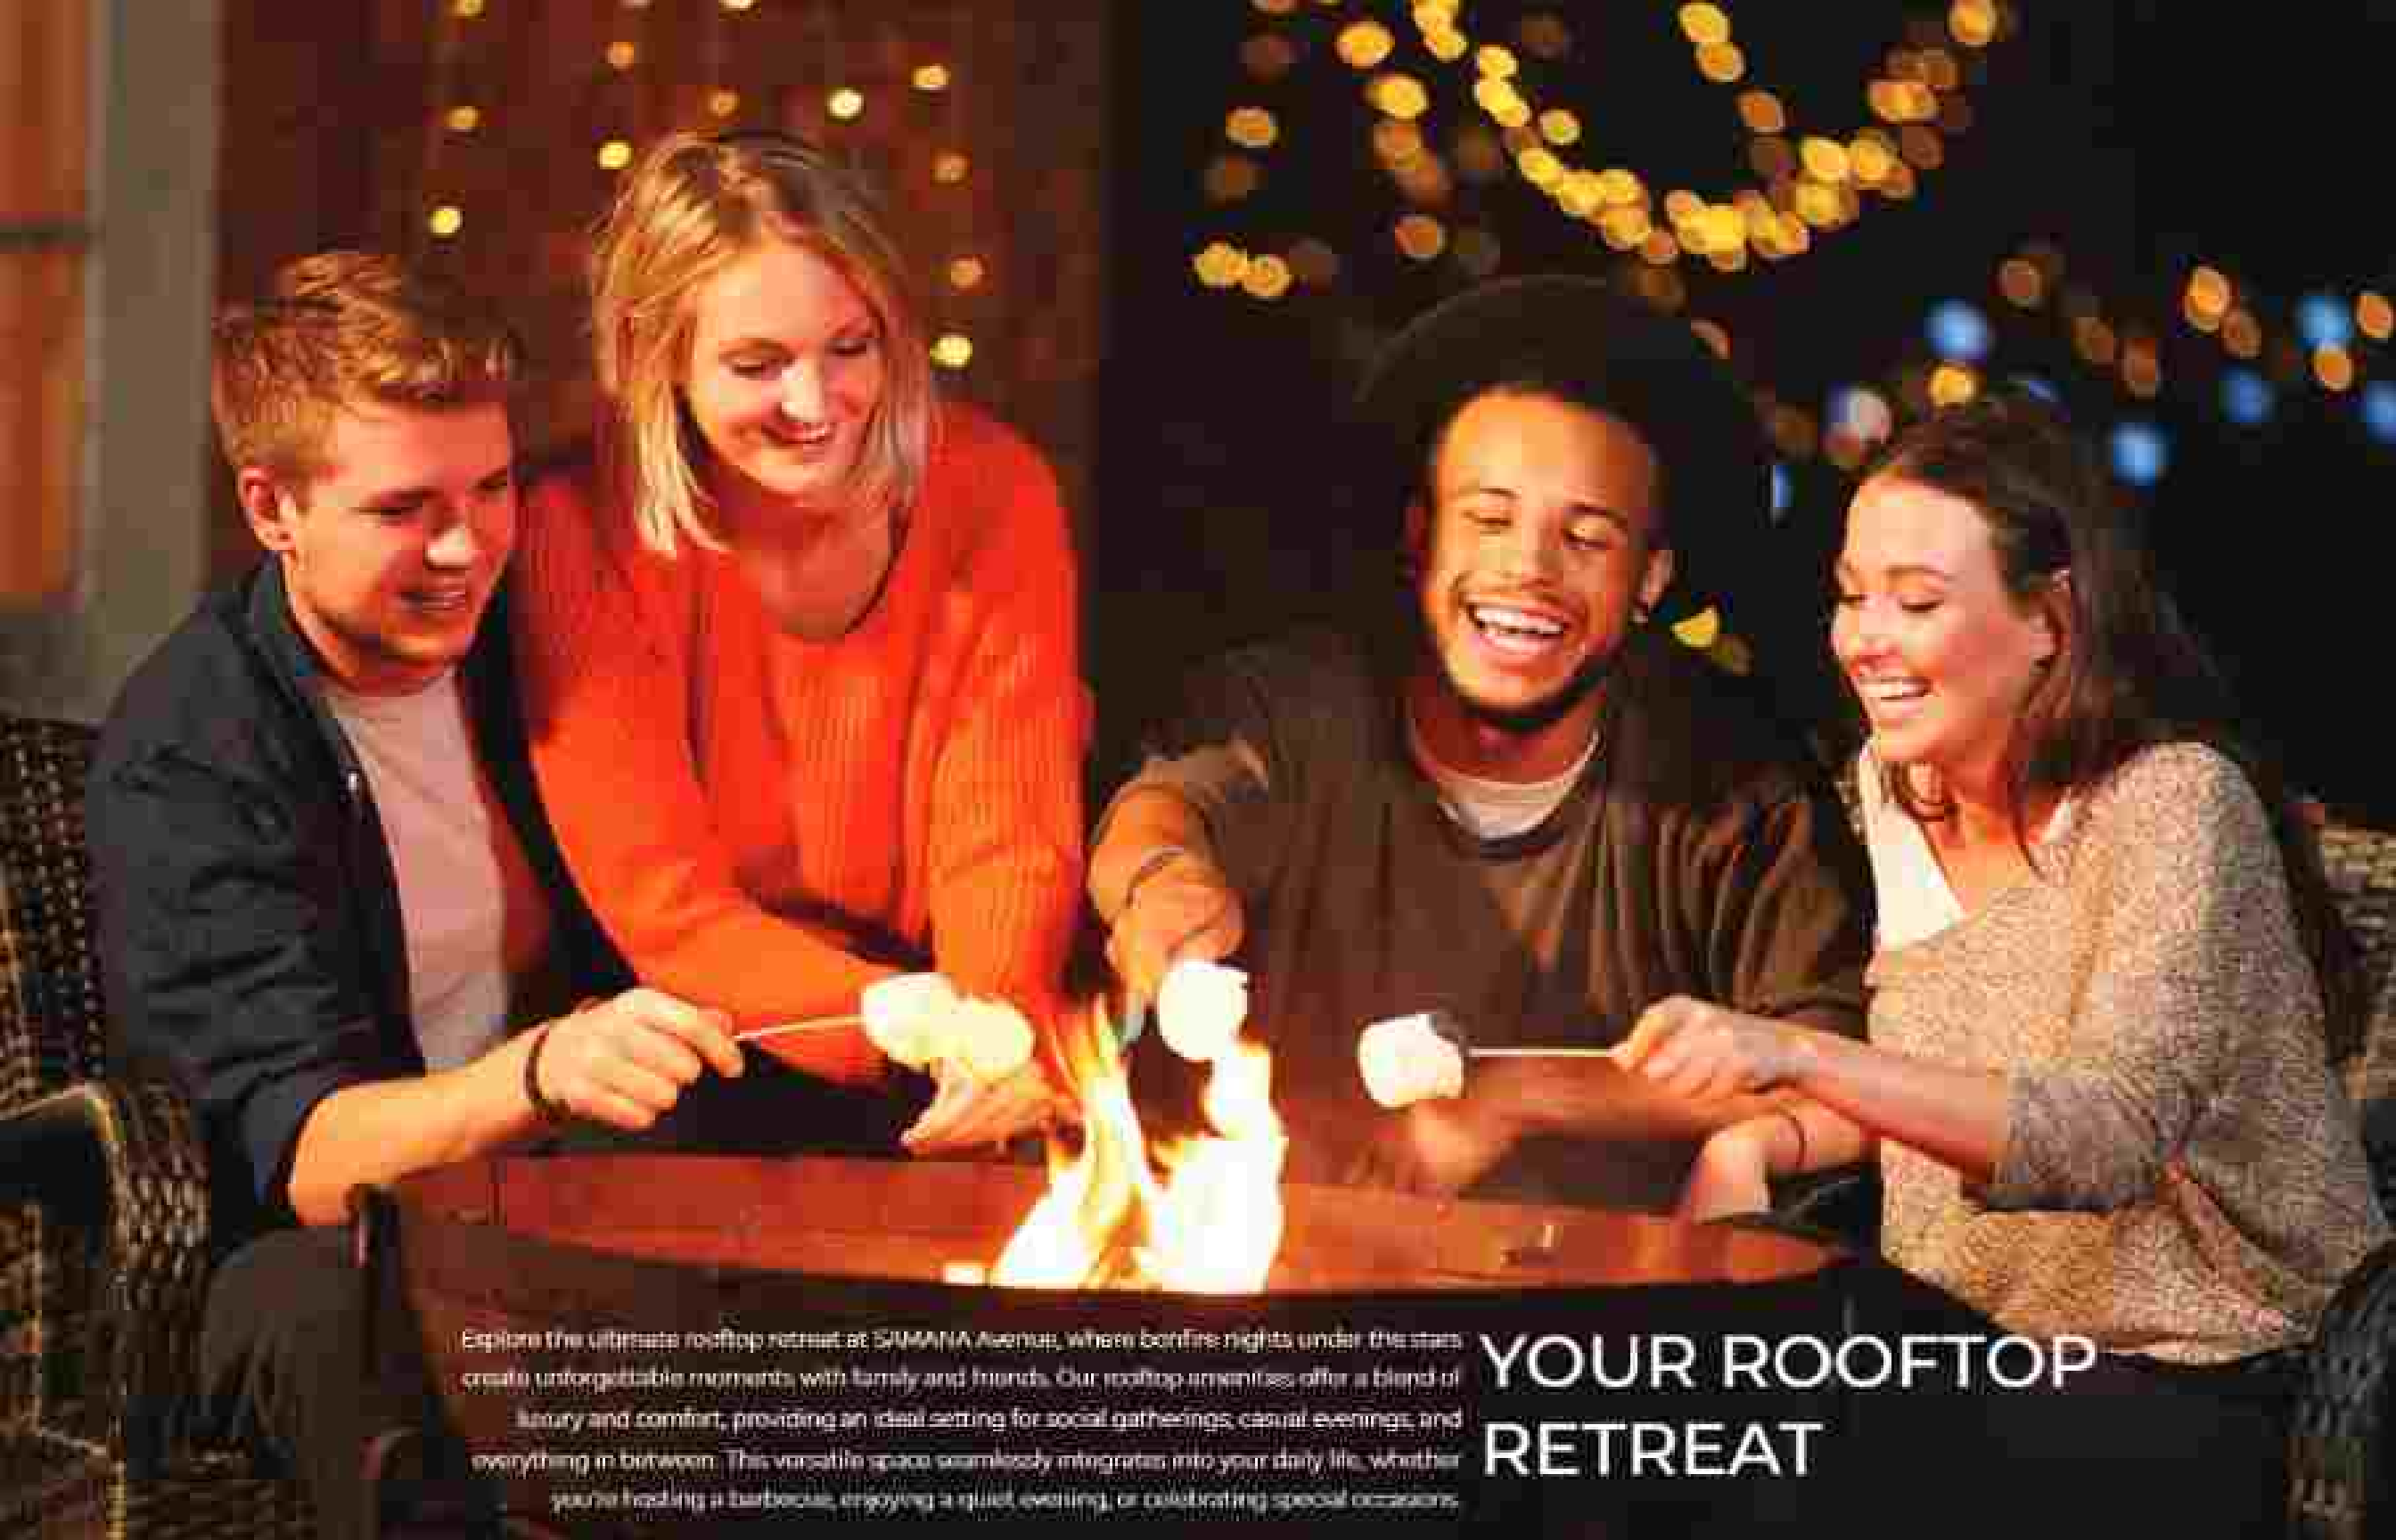

Explore the ultimate rooftop retreat at SIMANA Avenues, where bonfire nights under the stars create unforgettable moments with family and friends. Our rooftop amenities offer a blend of luxury and comfort, providing an ideal setting for social gatherings, casual evenings, and everything in between. This versatile space seamlessly integrates into your daily life, whether you're hosting a barbecue, enjoying a quiet evening, or celebrating special occasions.